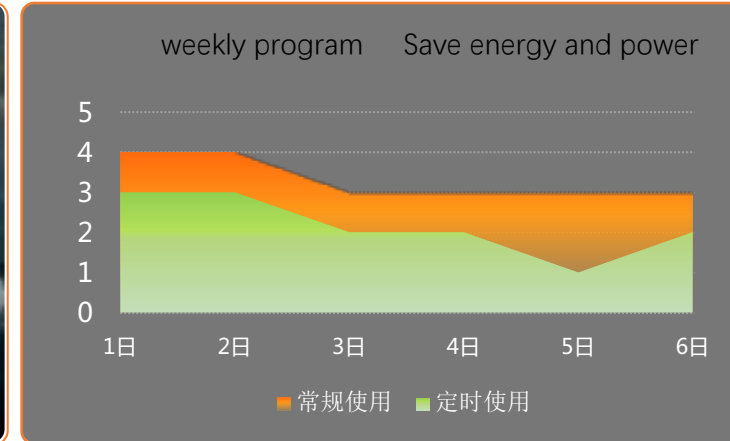

Highlights

- General functions: realtime control, realtime status, quick toggle settings
- Device sharing: Support family management and device sharing
- Group control: Support control of a group of devices of the same type
- Timer: Provide timing function and multi-time segment appointment and set weekly schedule control
- Energy Consumption Statistics: Provide rich statistics interfaces and multiple statistics dimension
- Sleep curve: support to set temperatures and wind speeds for up to 12 hours ; intelligently adjust temperatures
- Safety reminder: Provide multiple message push manners and issue targeted notifications of equipment failure and alarm

Water Heater

Highlights

- Remote control: heat water in advance
- Weekly program control: provide multiple weekly programs for selection and customize water heating time
- Map fence: start the water heater when the GPS system detects that you are less than 5 kilometers to your home
- Energy consumption statistics: view electricity and water statistics in real time and manage electricity and water scientifically
- General advantages: App control, UI failure alarm, App message push, smart scene linkage, cloud timing control
- Voice control: support voice control on three platforms: Amazon Alexa, Google Assistant and Yandex Alice